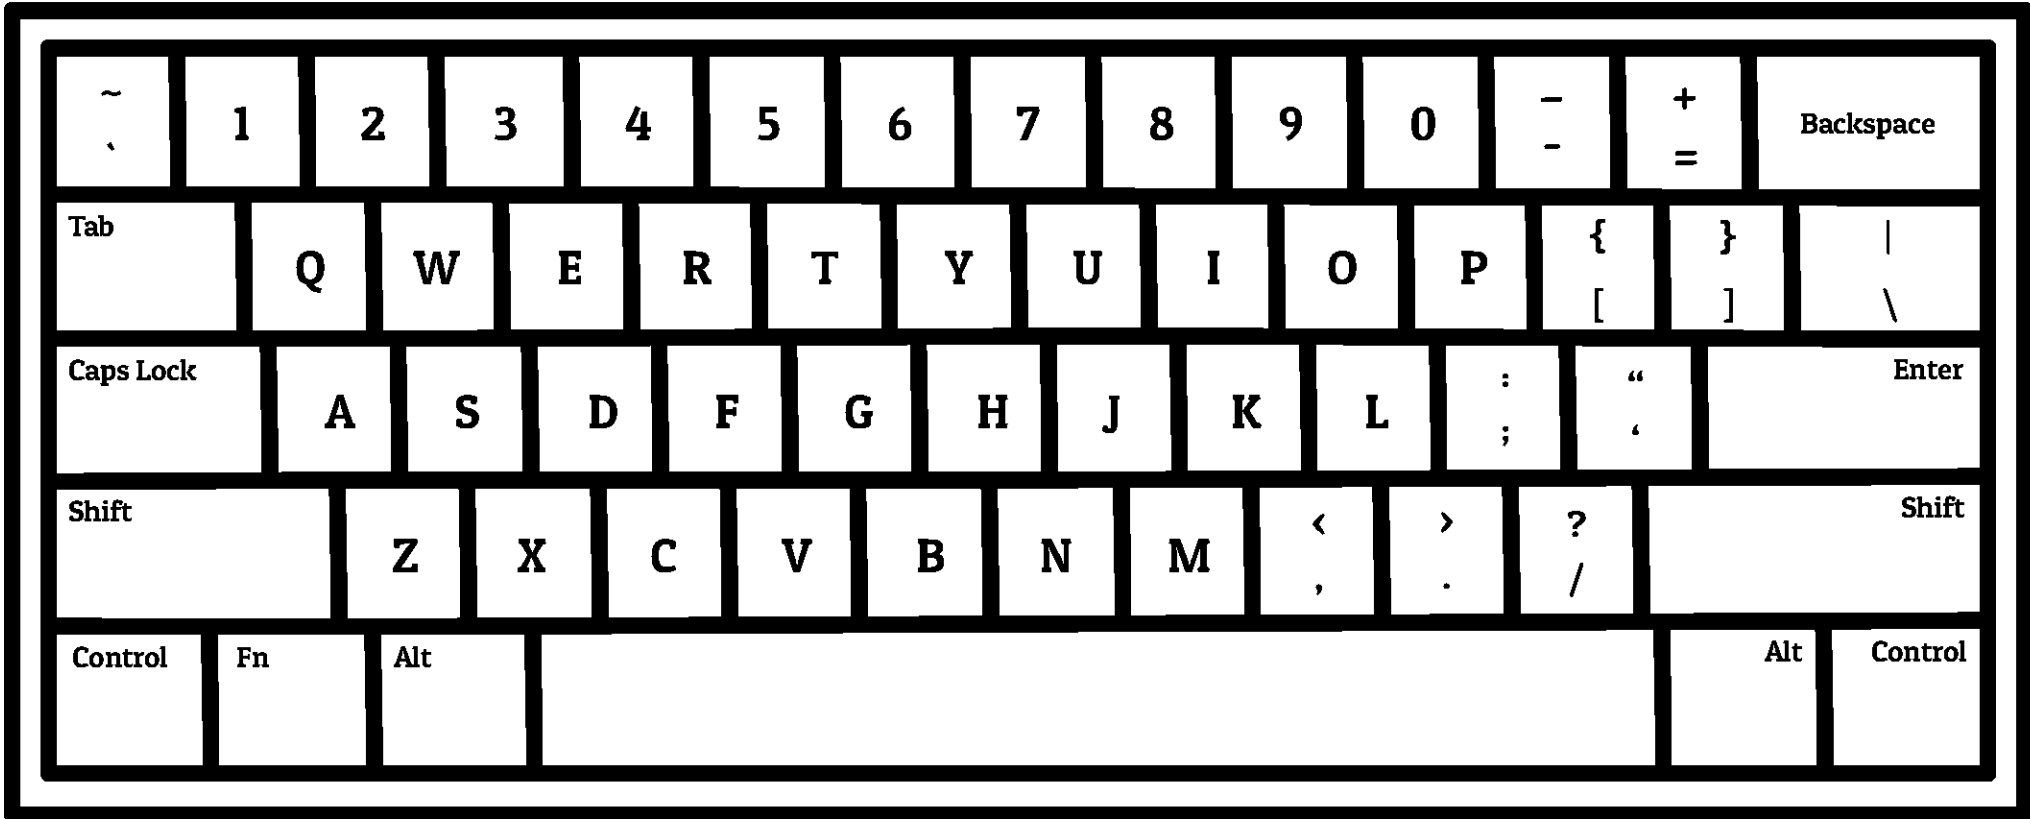

Name: _____

Keyboard Practice

Color in the keyboard using the color chart.

Red	Orange	Yellow	Green	Blue	Purple	Pink	Brown	Gray
Q	7	0	4	8	SPACE BAR	G	N	H
1	V	CAPS LOCK	CONTROL	Y	W	X	J	C
I	U	M	3	ENTER	5	2	F	TAB
K	D	R	BACKSPACE	FN	ALT	6	Z	S
O	9	B	A	SHIFT	E	T	L	P