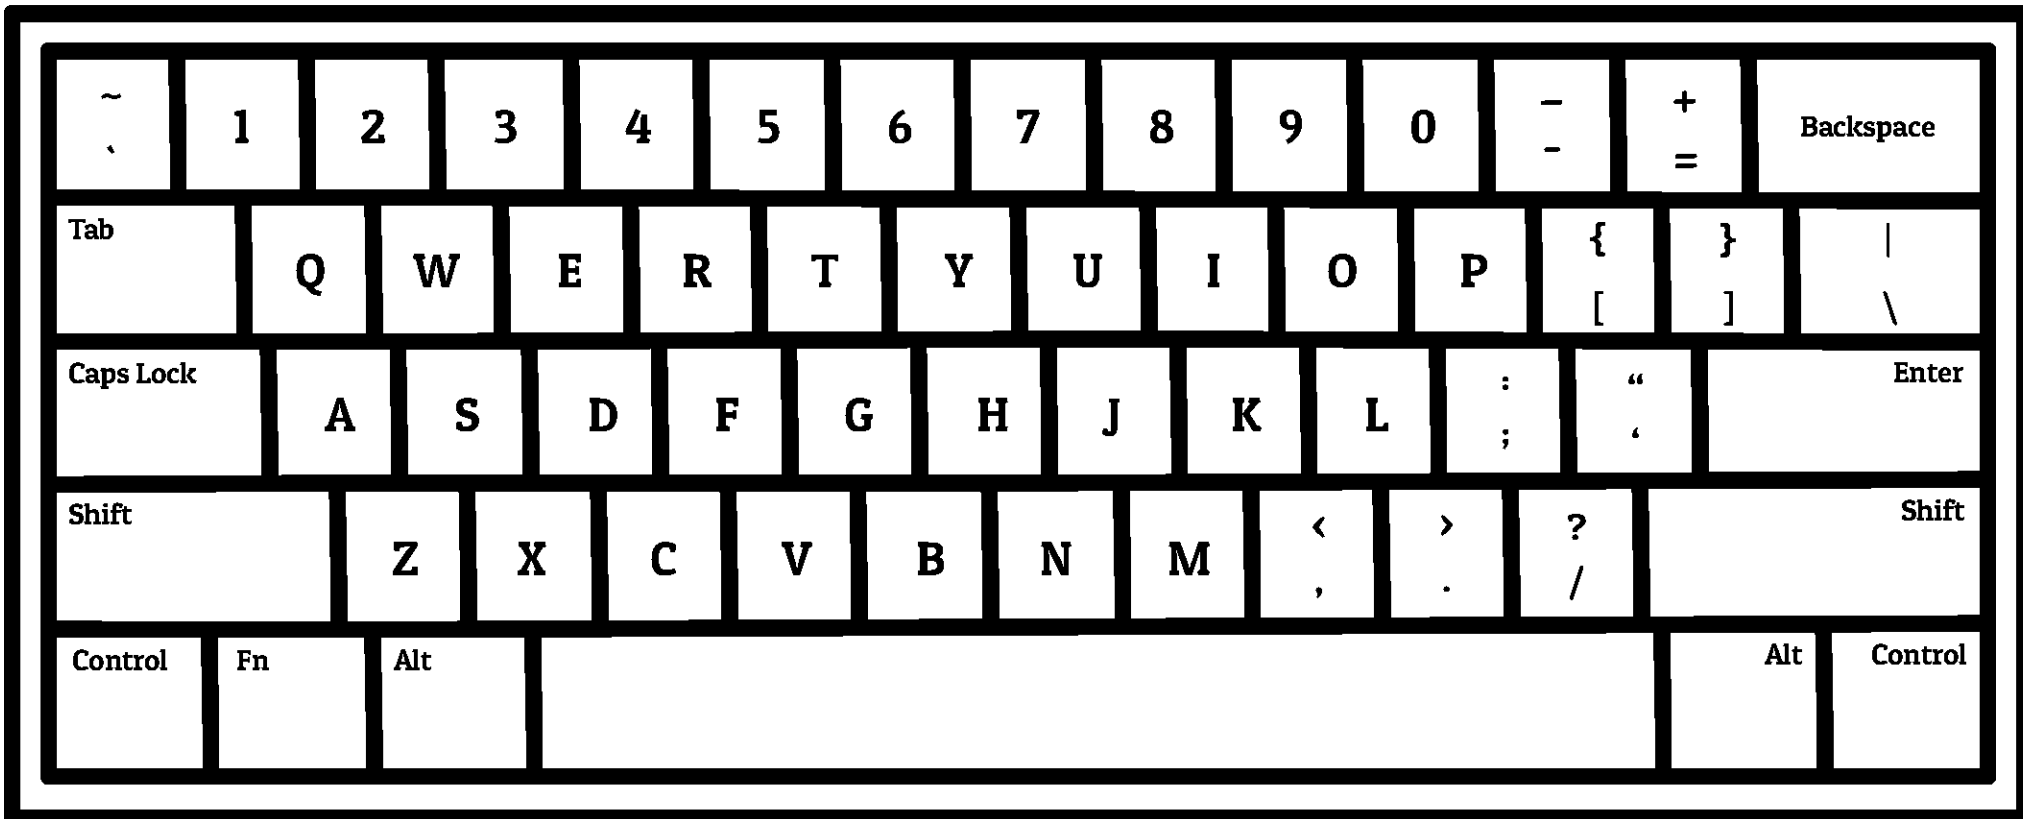

# Keyboard Practice

Color in the keyboard using the color chart.

Red	Orange	Yellow	Green	Blue	Purple	Pink	Brown	Gray
1	6	Q	Y	A	G	Z	B	TAB
2	7	W	U	S	H	X	N	CAPS LOCK
3	8	E	I	D	J	C	M	CONTROL
4	9	R	O	F	K	V	BACKSPACE	FN
5	0	T	P	SPACE BAR	L	SHIFT	ENTER	ALT