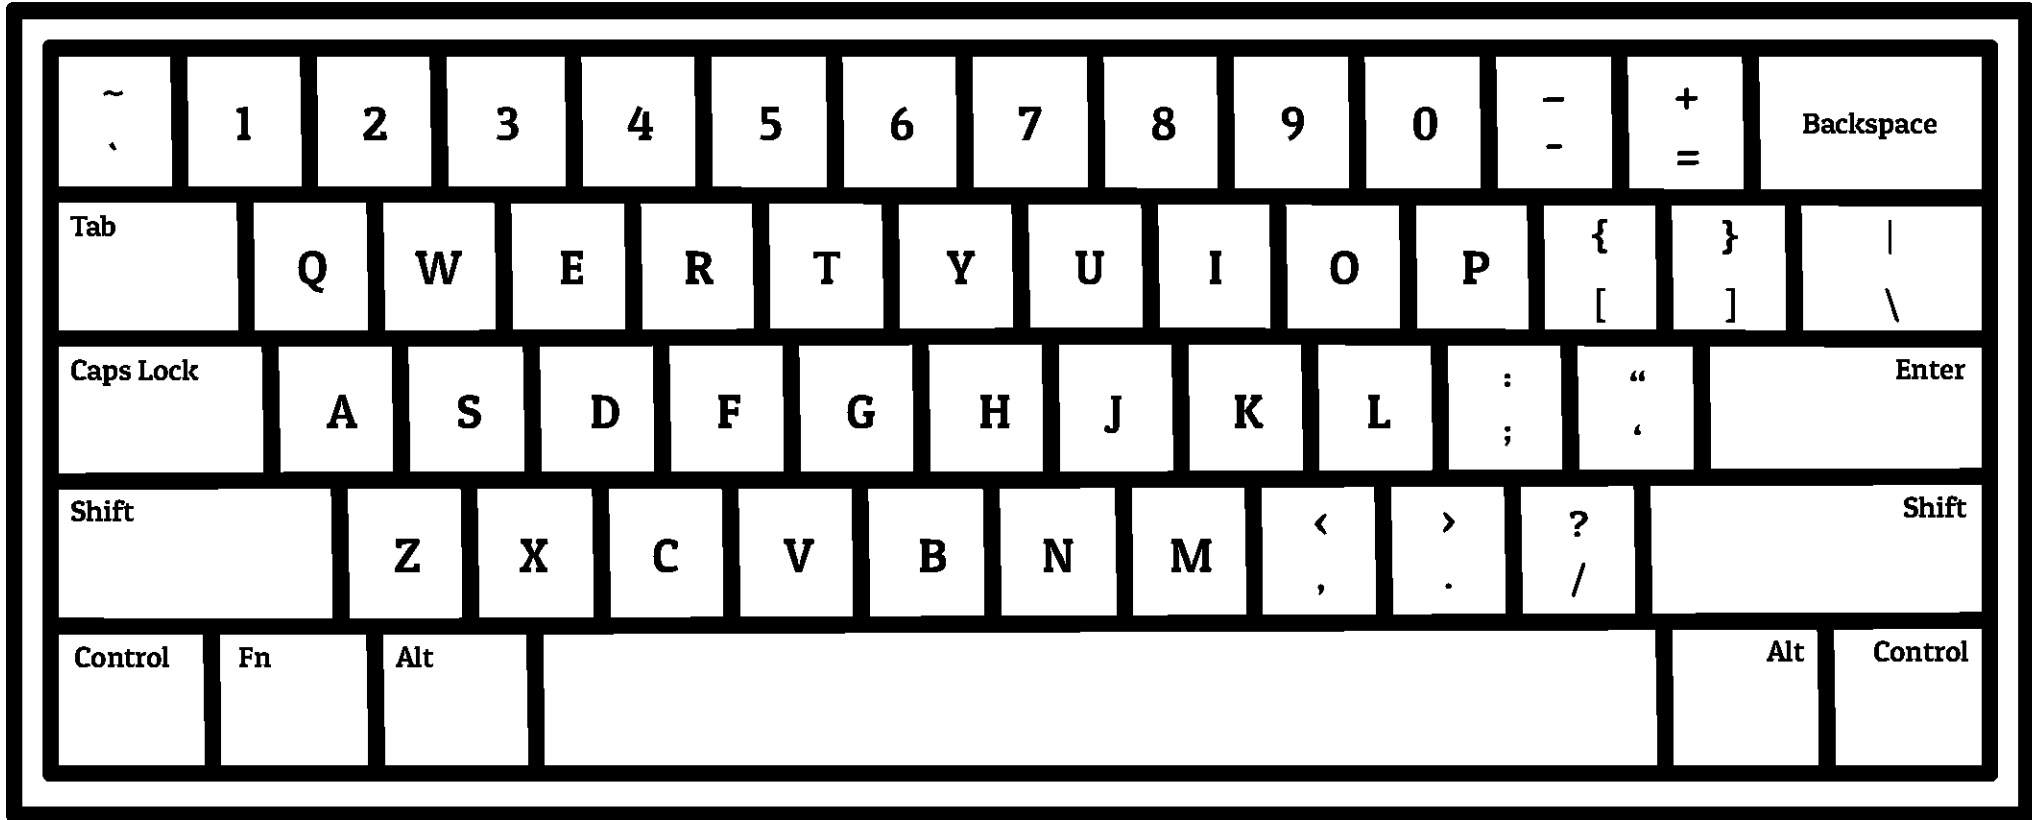

Name:

Keyboard Practice