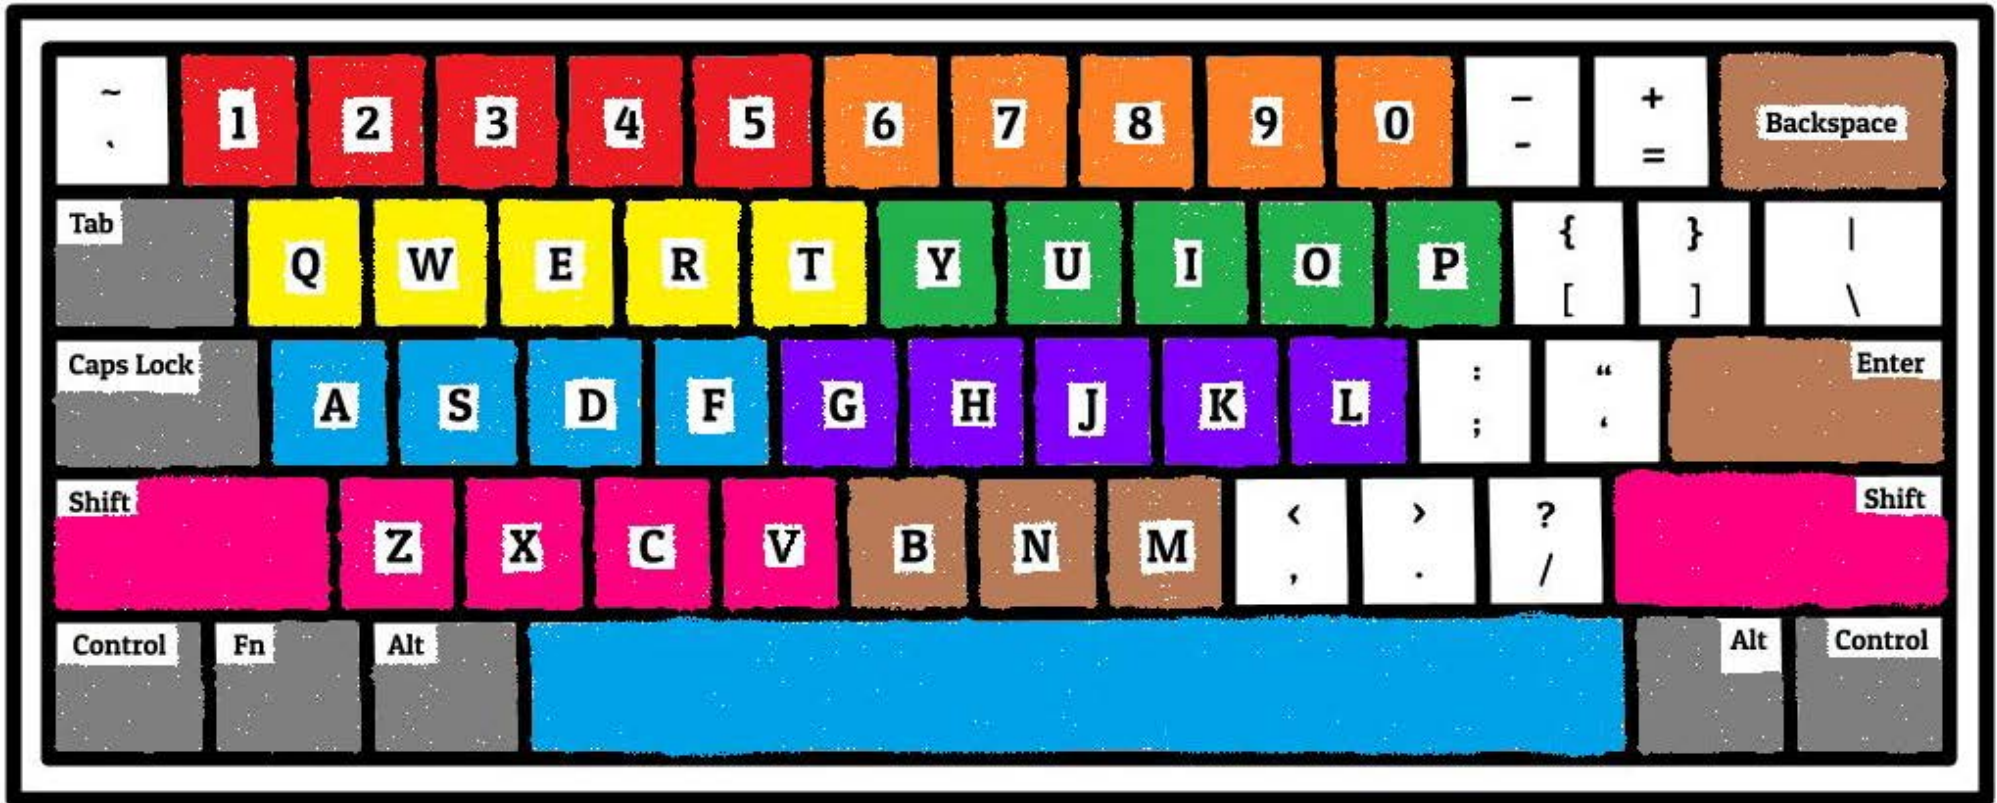

# Keyboard Practice

Color in the keyboard using the color chart.

Red	Orange	Yellow	Green	Blue	Purple	Pink	Brown	Gray
1	6	Q	Y	A	G	Z	B	TAB
2	7	W	U	S	H	X	N	CAPS LOCK
3	8	E	I	D	J	C	M	CONTROL
4	9	R	O	F	K	V	BACKSPACE	FN
5	0	T	P	SPACE BAR	L	SHIFT	ENTER	ALT

# Keyboard Practice

Color in the keyboard using the color chart.

Red	Orange	Yellow	Green	Blue	Purple	Pink	Brown	Gray
Q	7	0	4	8	SPACE BAR	G	N	H
1	V	CAPS LOCK	CONTROL	Y	W	X	J	C
I	U	M	3	ENTER	5	2	F	TAB
K	D	R	BACKSPACE	FN	ALT	6	Z	S
O	9	B	A	SHIFT	E	T	L	P